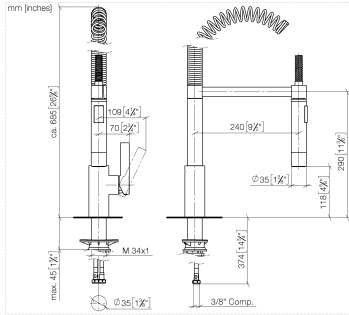

33 860 875

- 240mm projection
- pivotable 360°
- air-enriched flow and spray flow
- height of mixer 685 mm
- height up to aerator 129 mm
- hole diameter 35 mm
- 2 x pressure hose with 3/8" cap nut
- sprayface with anti-scaling system
- max. flow 5.7 l/min at 3 bar flow pressure
- lead-free
- This product can help a building meet the requirements of Green Building Rating Systems, e.g. LEED®, BREEAM®, DGNB

**Recommended miscellaneous**

**AIR SWITCH Control button - Chrome** 10 713 970-00

**Recommended miscellaneous**

**Dispenser without rosette - Chrome** 82 424 970-00

33 860 875

Flow rate chart

Codes & Standards