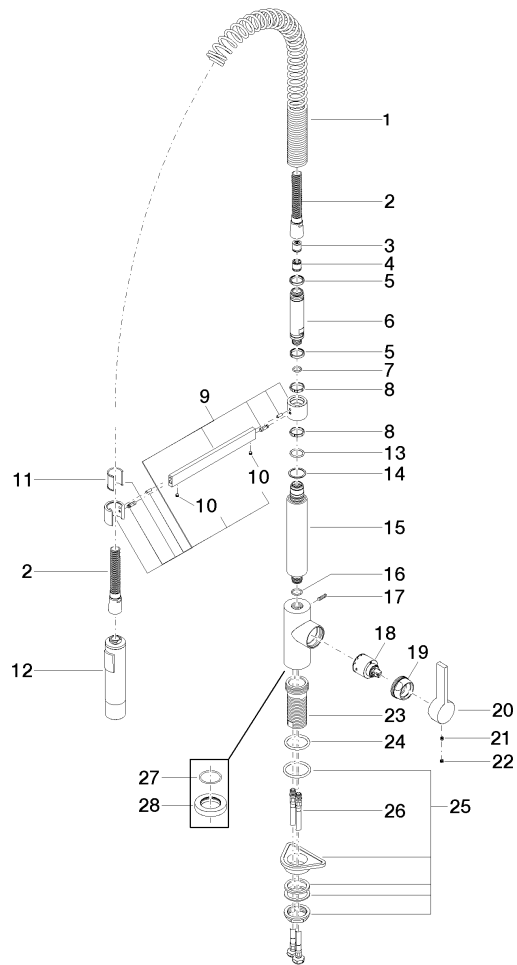

33 860 875

- 240mm projection
- pivotable 360°
- air-enriched flow and spray flow
- height of mixer 685 mm
- height up to aerator 129 mm
- hole diameter 35 mm
- 2 x pressure hose with 3/8" cap nut
- sprayface with anti-scaling system
- max. flow 5.7 l/min at 3 bar flow pressure
- lead-free
- This product can help a building meet the requirements of Green Building Rating Systems, e.g. LEED®, BREEAM®, DGNB

**Recommended miscellaneous**

**AIR SWITCH Control button - Chrome** 10 713 970-00

**Recommended miscellaneous**

**Dispenser without rosette - Chrome** 82 424 970-00

33 860 875

Flow rate chart

Codes & Standards

## TARA ULTRA Profi single-lever mixer - Chrome

---

TARA ULTRA

33 860 875

### Certificates

---

IAPMO\_N-4976 (2). IAPMO\_4976 (3). IAPMO\_6397 (1).

33 860 875

33 860 875

Spare parts list

No.	Item Number	Name	Quantity used	Delivery time
1	09 16 02 035 90	spring	1	2
2	90 30 02 065 00-00	hose	1	10
3	90 23 01 080 00 90	back-flow preventer	1	2
4	90 23 01 141 00 90	back-flow preventer	1	2
5	09 14 15 024 90	ring	2	2
6	09 30 01 067 10-00	adaptor	1	10
7	90 14 10 077 00 90	seal	1	2
8	09 28 10 181 90	ring	2	2
9	04 17 20 029 00-00	holder	1	10
10	90 31 11 112 00 90	pin	2	2
11	09 18 40 118 90	sleeve	1	2
12	04 12 11 092 10-00	shower	1	10
13	09 14 10 100 90	seal	1	2
14	09 28 10 122 90	ring	1	2
15	09 11 10 072 10-00	connection	1	10
16	90 14 10 055 00 90	seal	1	2
17	04 31 11 113 00 90	pin	1	2
18	90 15 05 045 00 90	cartridge	1	2
19	09 24 04 107-00	nut	1	10
20	09 20 79 040-00	handle	1	10
21	90 31 11 030 00 90	pin	1	2
22	90 31 20 109 00 90	plug	1	2
23	09 30 01 111 20 90	sleeve	1	2
24	09 14 10 036 90	seal	1	2
25	04 23 10 044 02 90	fixing set	1	2
26	04 30 04 107 00 90	hose	2	2
27	09 14 10 149 90	seal	1	2
28	09 28 10 035-00	rosette	1	10